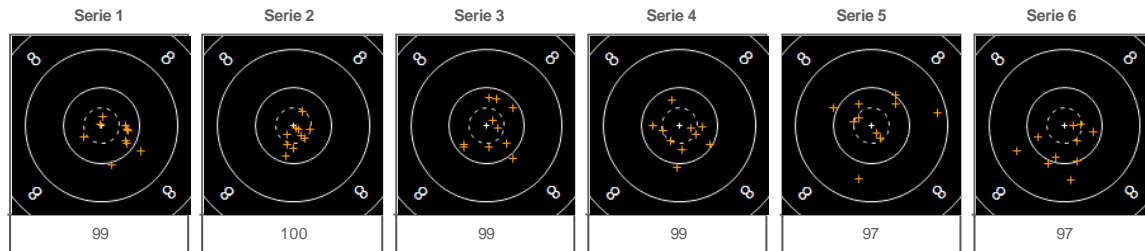

[Home](#) > Result Targets

50th ISSF World Championship Munich 2010

RESULTS

300M RIFLE PRONE WOMEN  
INDIVIDUAL COMPETITION  
09 AUG 2010, START TIME 08:00

**Marina SCHNIDER**  
Nation: SUI   
Current Ranking: 19  
Handedness: right  
Master Eye: right

SERIES

591

Total: 591-24x