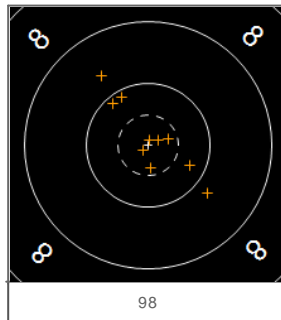

RESULTS

300M RIFLE 3 POSITIONS WOMEN

INDIVIDUAL COMPETITION

10 AUG 2010, START TIME 12:00

Marina SCHNIDER

Nation: SUI

Current Ranking: 12

Handedness: right

Master Eye: right

PRONE

Serie 1

Serie 2

197

STANDING

Serie 1

Serie 2