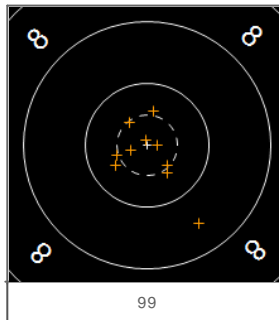

RESULTS

300M RIFLE 3 POSITIONS WOMEN

INDIVIDUAL COMPETITION

10 AUG 2010, START TIME 12:00

Marina SCHNIDER

Nation: SUI

Current Ranking: 12

Handedness: right

Master Eye: right

PRONE

Serie 1

Serie 2

197

STANDING

Serie 1

Serie 2